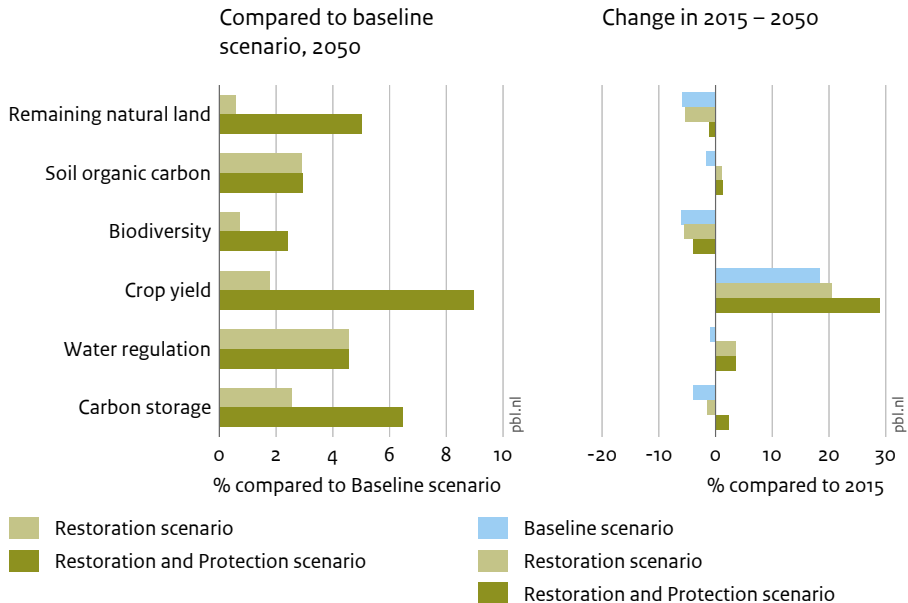

Global effect of restoration scenarios on land condition and ecosystem functions

Increase in crop yields in the Restoration and Protection scenario beyond the Restoration scenario effect is caused by the additional protection of areas constraining agricultural expansion. Therefore, this additional increase in yields is a requirement in this scenario, not a benefit of restoration.