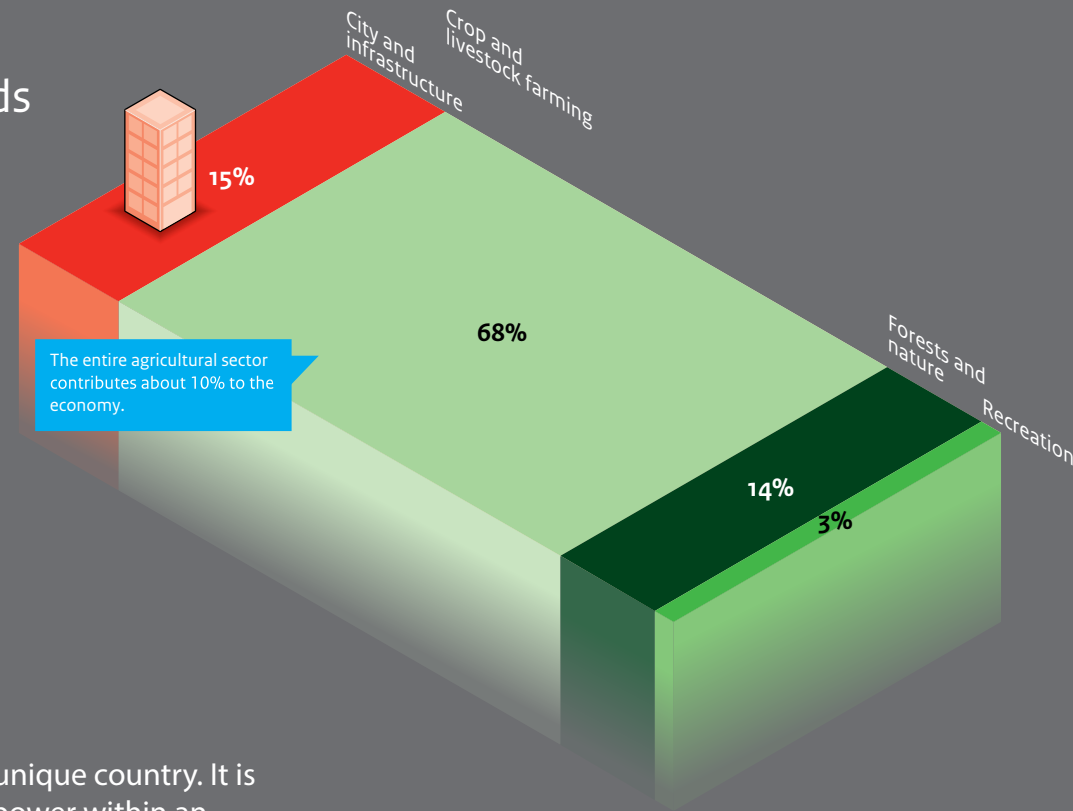

The Netherlands: a low-density city

Land use in the Netherlands

Land surface: 34,000 km²

The Netherlands is a unique country. It is an agricultural superpower within an urbanised society. This takes a high environmental toll.

Global land use

Land surface: 133,000,000 km², excluding Greenland and Antarctica